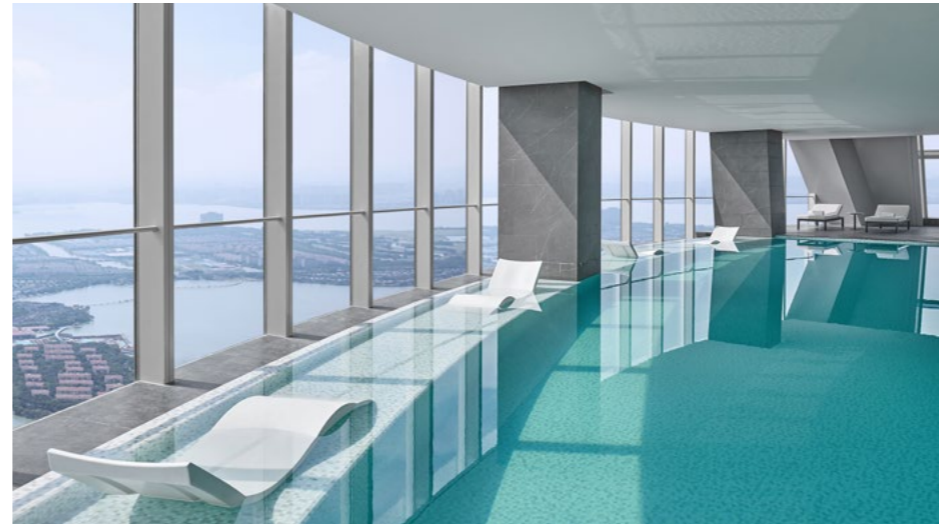

LOCATION

- Crowns the top 15 levels of Suzhou IFS, the city's tallest skyscraper and luxury commercial development
- Located in the prestigious Suzhou Industrial Park in Jiangsu Province

FACILITIES

- 233 luxurious guestrooms and suites
- Dining: Niccolo Kitchen, The Tea Lounge and BAR 115
- Sky Gym and Sky Studio, and Sky Pool with Jacuzzi

MEETING FACILITIES

- Niccolo Room
- The Conservatory on level 116 accommodates weddings and special events
- 6 function rooms afford spectacular city and lake views