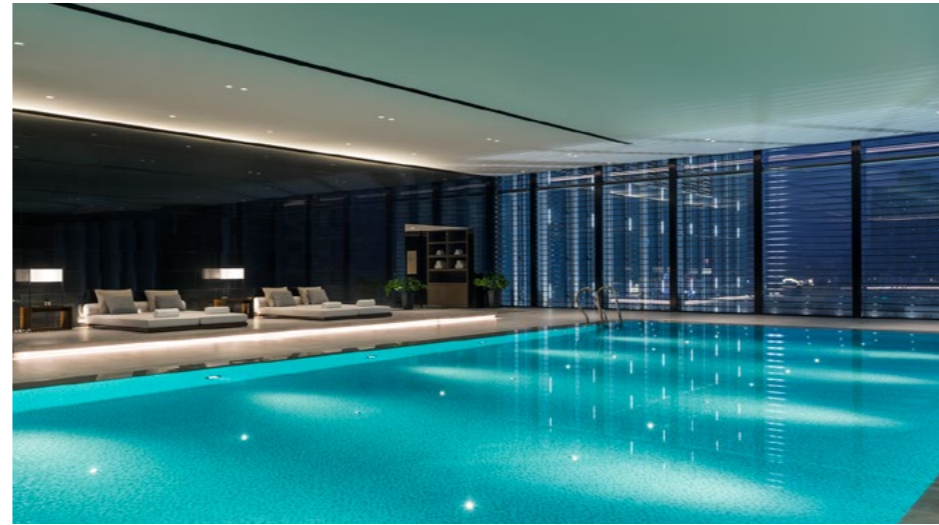

LOCATION

- Located in Changsha's prime entertainment and business hub of Hunan capital
- Perched on levels 86 to 93 of the iconic 452-metre Changsha IFS, a luxury retail and commercial development

FACILITIES

- 241 luxurious guestrooms and suites
- Dining: Niccolo Kitchen, The Tea Lounge and BAR 93
- The Gym, The Pool and The Spa at Niccolo

MEETING FACILITIES

- Niccolo Ballroom with vehicle access
- The Conservatory accommodates weddings and special events
- 7 function rooms with spectacular views