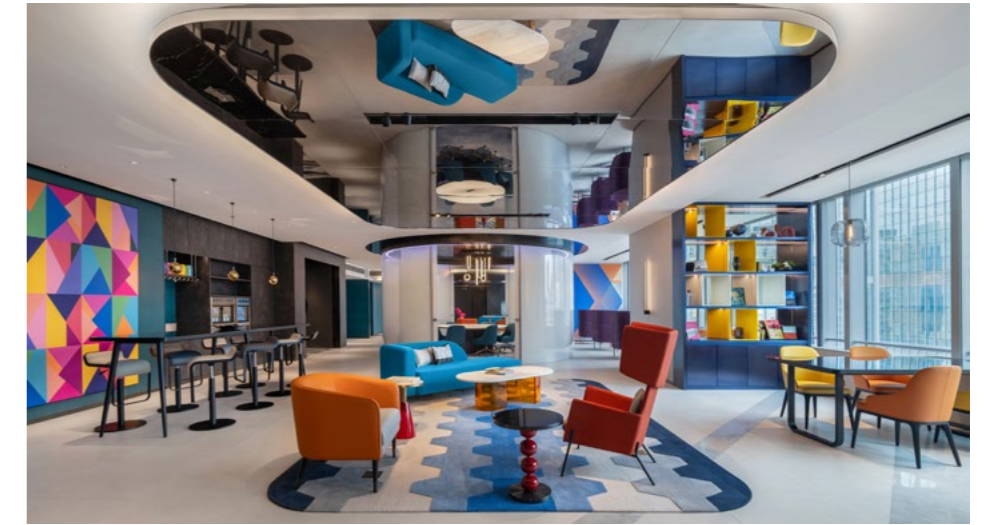

位置

- 雄踞長沙市的黃金地段，坐落於長沙城市中心繁華核心地段長沙國際金融中心 T2 塔樓，步行可達五一金融商圈

設施

- 286 間客房及套房
- 餐廳：樂聚餐廳、簡逸餐廳及 MiXR
- 共享辦公空間：創聚空間
- 健身中心提供全方位的健身設施、瑜珈室及多功能訓練區

會議設施

- 3 個多功能會議空間

	Distance/ 距離		
Huanghua Airport / 黃花機場	24.1 km/ 公里	40 mins/ 分鐘	-
Wuyi Square Subway Station / 五一廣場地鐵站	200 m/ 米	5 mins/ 分鐘	10 mins/ 分鐘
Chao Zong Street / 潮宗街	1.8 km/ 公里	11 mins/ 分鐘	25 mins/ 分鐘
Orange Island / 橘子洲	3 km/ 公里	18 mins/ 分鐘	35 mins/ 分鐘
Yuelu Academy / 岳麓書院	12 km/ 公里	36 mins/ 分鐘	-