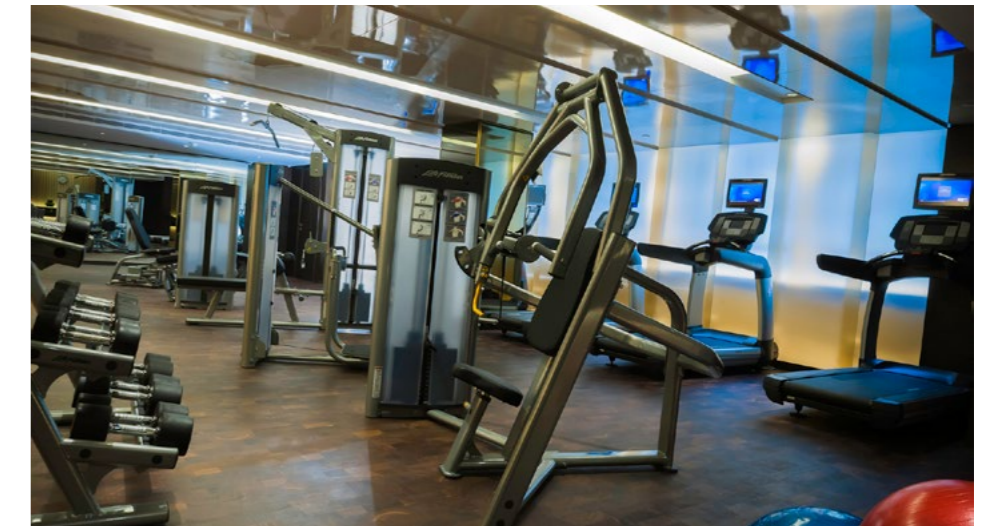

位置

- 遠眺維多利亞海港；與天星小輪及海運碼頭僅一箭之遙
- 位於集商業、購物及娛樂於一身的尖沙咀廣東道，並連接全港最大規模的購物及商業中心—海港城

設施

- 665 間客房及套房
- 貴賓樓層
- 餐飲：Cucina 意大利餐廳、馬哥孛羅咖啡廳、大廳酒廊及西村日本料理
- 室外游泳池及 24 小時開放健身室
- 尊享港威酒店及太子酒店之尊貴服務

會議設施

- 14 間多功能廳包括百年廳
- 合共超過 1,160 平方公尺的會議場地

	Distance/ 距離		
Hong Kong International Airport / 香港國際機場	26 km/ 公里	35 mins/ 分鐘	-
MTR Tsim Sha Tsui Station / 港鐵尖沙咀站	300 m/ 米	-	5 mins/ 分鐘
M+	1.2 km/ 公里	5 mins/ 分鐘	-
Museum of Art / 香港藝術館	400 m/ 米	-	8 mins/ 分鐘
Hong Kong Convention & Exhibition Centre / 香港會議展覽中心	1.5 km/ 公里	20 mins/ 分鐘	-