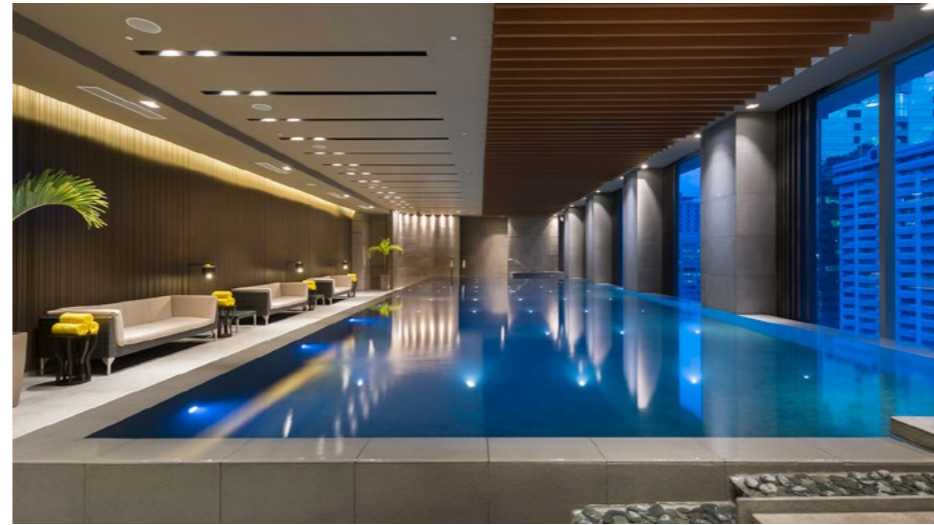

MARCO POLO ORTIGAS, MANILA

馬尼拉奧迪加斯馬哥亨羅酒店

LOCATION

- Situated in the city centre, offering direct access to Meralco Avenue and Sapphire Road in Ortigas
- Conveniently located in the main artery of Ortigas centre's business and commercial districts

FACILITIES

- 316 guestrooms and suites
- The Continental Club
- Dining: Cafe Pronto, Cucina, Connect Lounge, Lung Hin and VU's Sky Bar and Lounge
- Flow Fitness Centre, spa and indoor infinity swimming pool

MEETING FACILITIES

- 8 function rooms with over 1,000 square metres of meeting space

位置

- 坐落市中心，鄰近馬尼拉奧迪加斯 Meralco 大道及 Sapphire 街
- 位於奧迪加斯中心商業區的主動脈，交通便利

設施

- 316 間客房及套房
- 貴賓樓層
- 餐飲：Cafe Pronto、Cucina、Connect Lounge、龍軒及 VU'S 空中酒吧及酒廊
- Flow 健身中心、水療中心及室內無邊際泳池

會議設施

- 8 間多功能廳，合計超過 1,000 平方公尺的會議場地

	Distance/ 距離		
Ninoy Aquino International Airport / 尼諾伊·阿基諾國際機場	9-10 km/ 公里	40 mins/ 分鐘	-
MRT 3-Ortigas station / MRT 3- 奧迪加斯站	1 km/ 公里	6 mins/ 分鐘	15 mins/ 分鐘
SM Megamall / SM 購物中心	1 km/ 公里	6 mins/ 分鐘	15 mins/ 分鐘
Ortigas Park / 奧迪加斯公園	600 m/ 米	3 mins/ 分鐘	8 mins/ 分鐘
Ortigas Market / 奧迪加斯市場	600 m/ 米	3 mins/ 分鐘	8 mins/ 分鐘

Meralco Avenue and Sapphire Road, Ortigas Centre
Pasig City, 1600, Manila, Philippines

T +632 7720 7777
manila@marcopolohotels.com

marcopolohotels.com